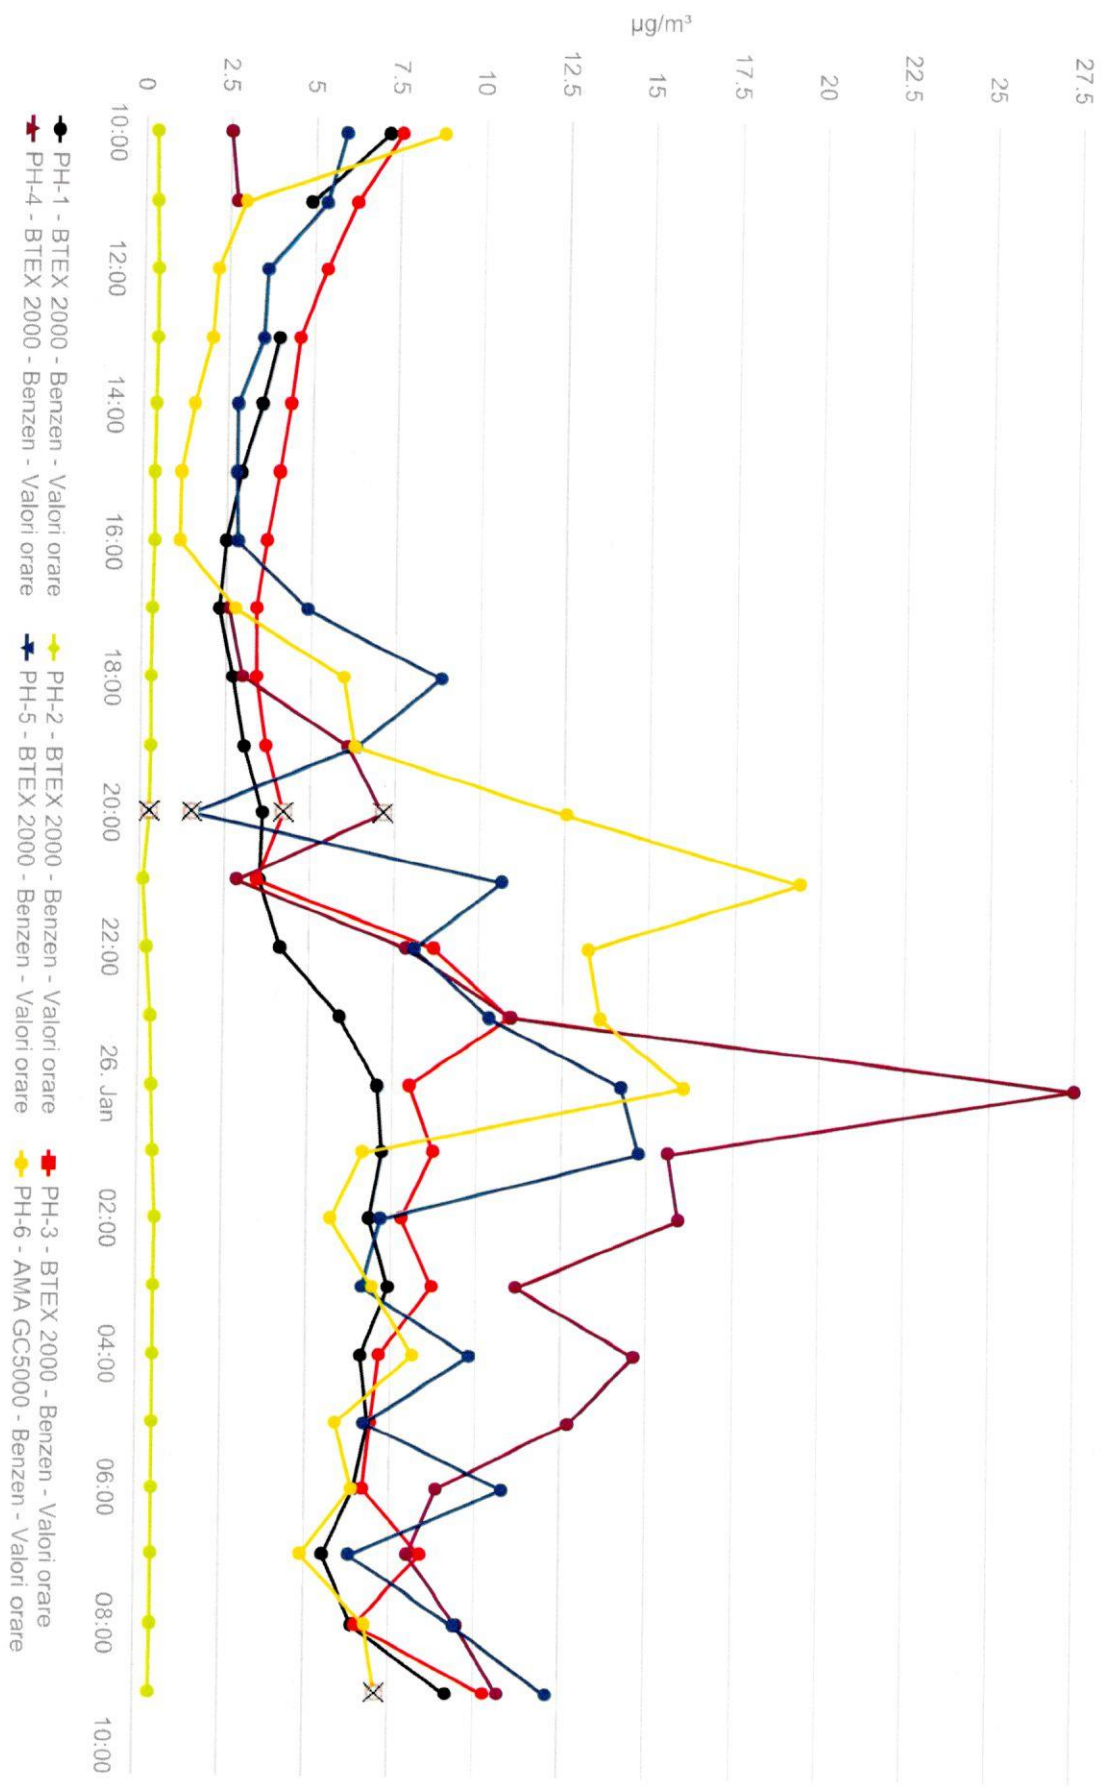

Interval: 2018/01/25 09:02:00 - 2018/01/26 09:02:00

25

Interval: 2018/01/25 09:38:00 - 2018/01/26 09:38:00

Interval: 2018/01/22 00:00:00 - 2018/01/26 00:00:00