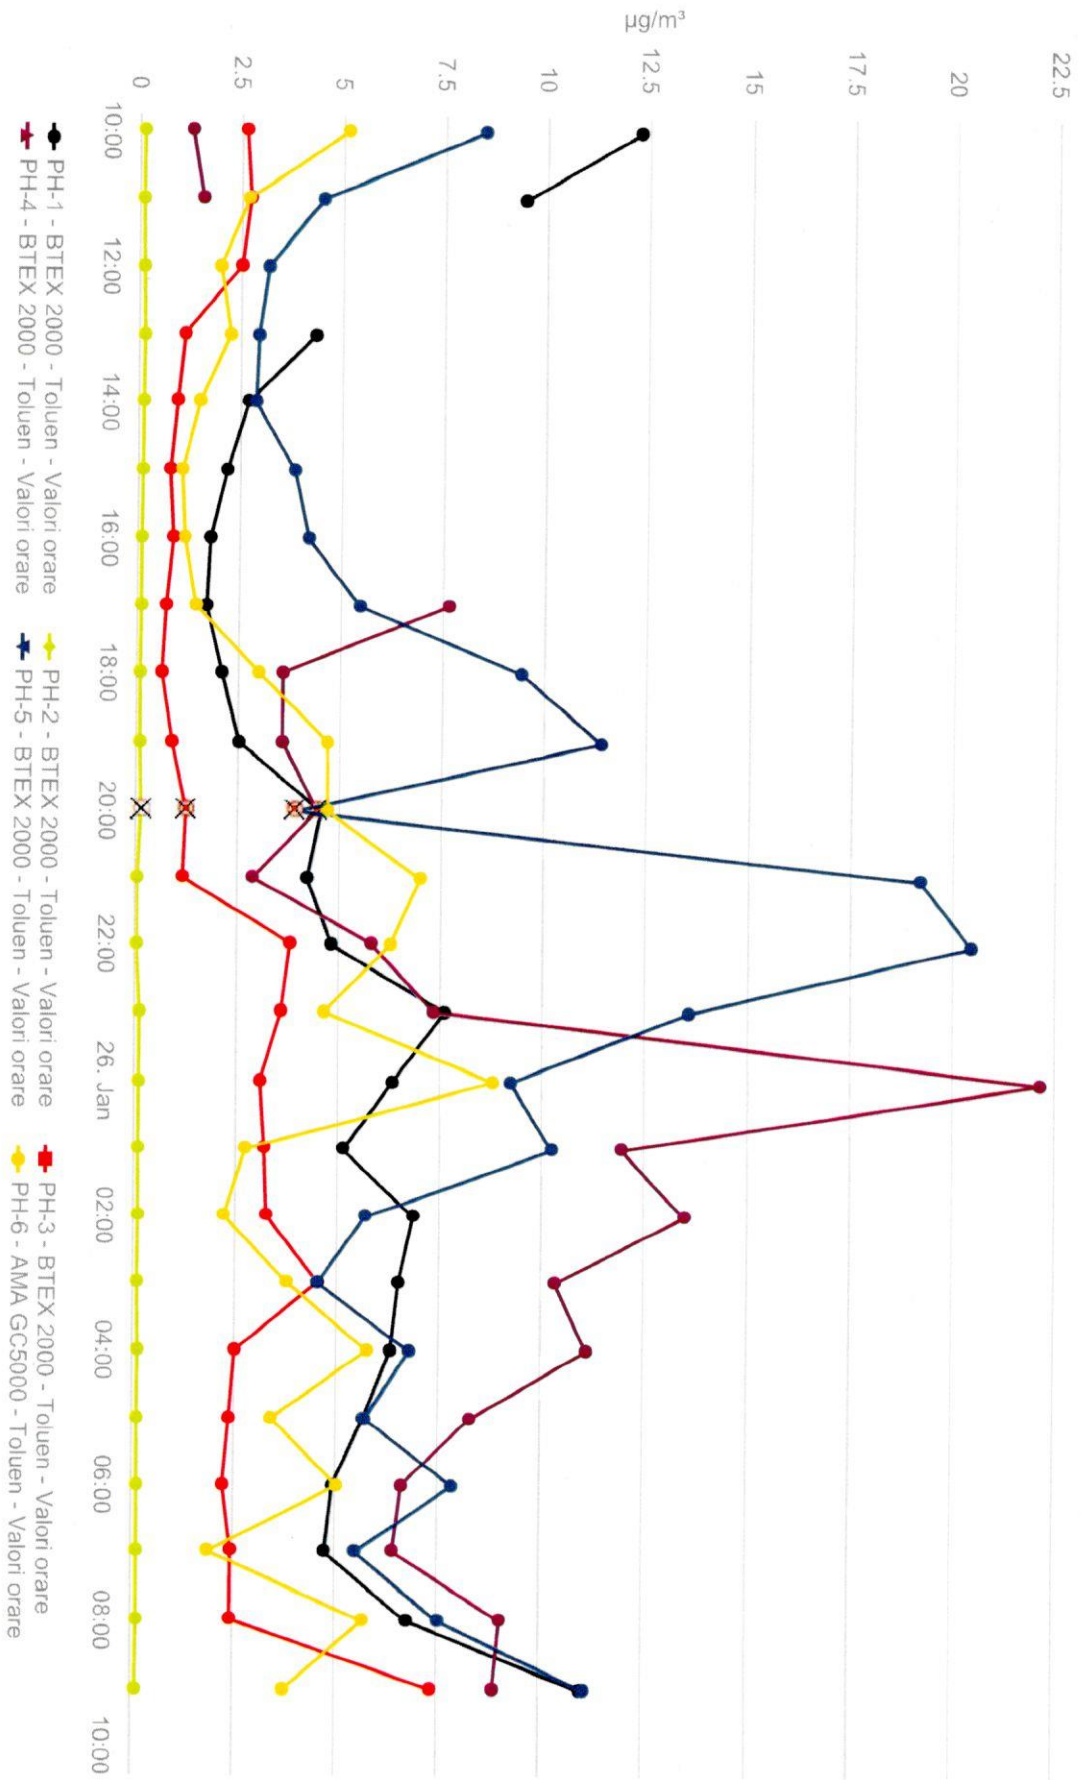

Interval: 2018/01/25 09:02:00 - 2018/01/26 09:02:00

25

Interval: 2018/01/25 09:38:00 - 2018/01/26 09:38:00

Interval: 2018/01/22 00:00:00 - 2018/01/26 00:00:00