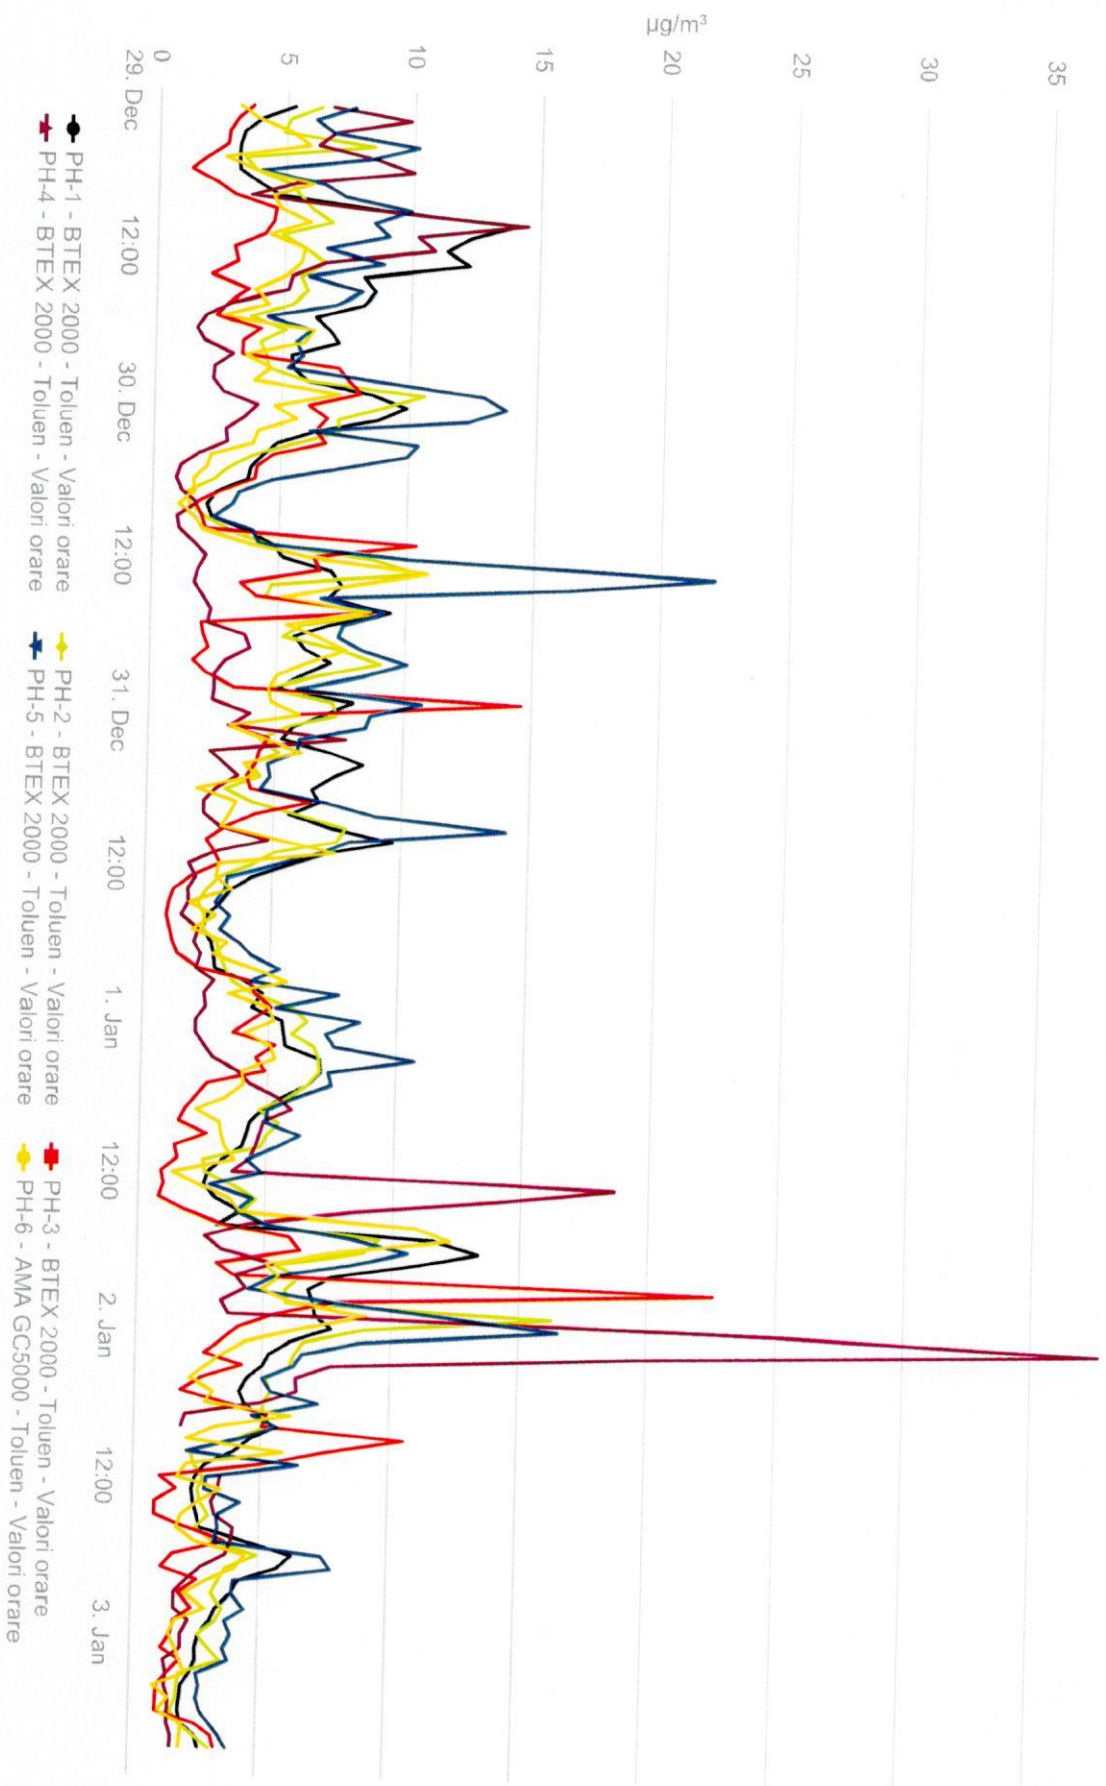

45

Interval: 2017/12/29 00:00:00 - 2018/01/03 09:35:00

40

Interval: 2017/12/29 00:00:00 - 2018/01/03 09:40:00

Interval: 2017/12/29 00:00:00 - 2018/01/03 00:00:00