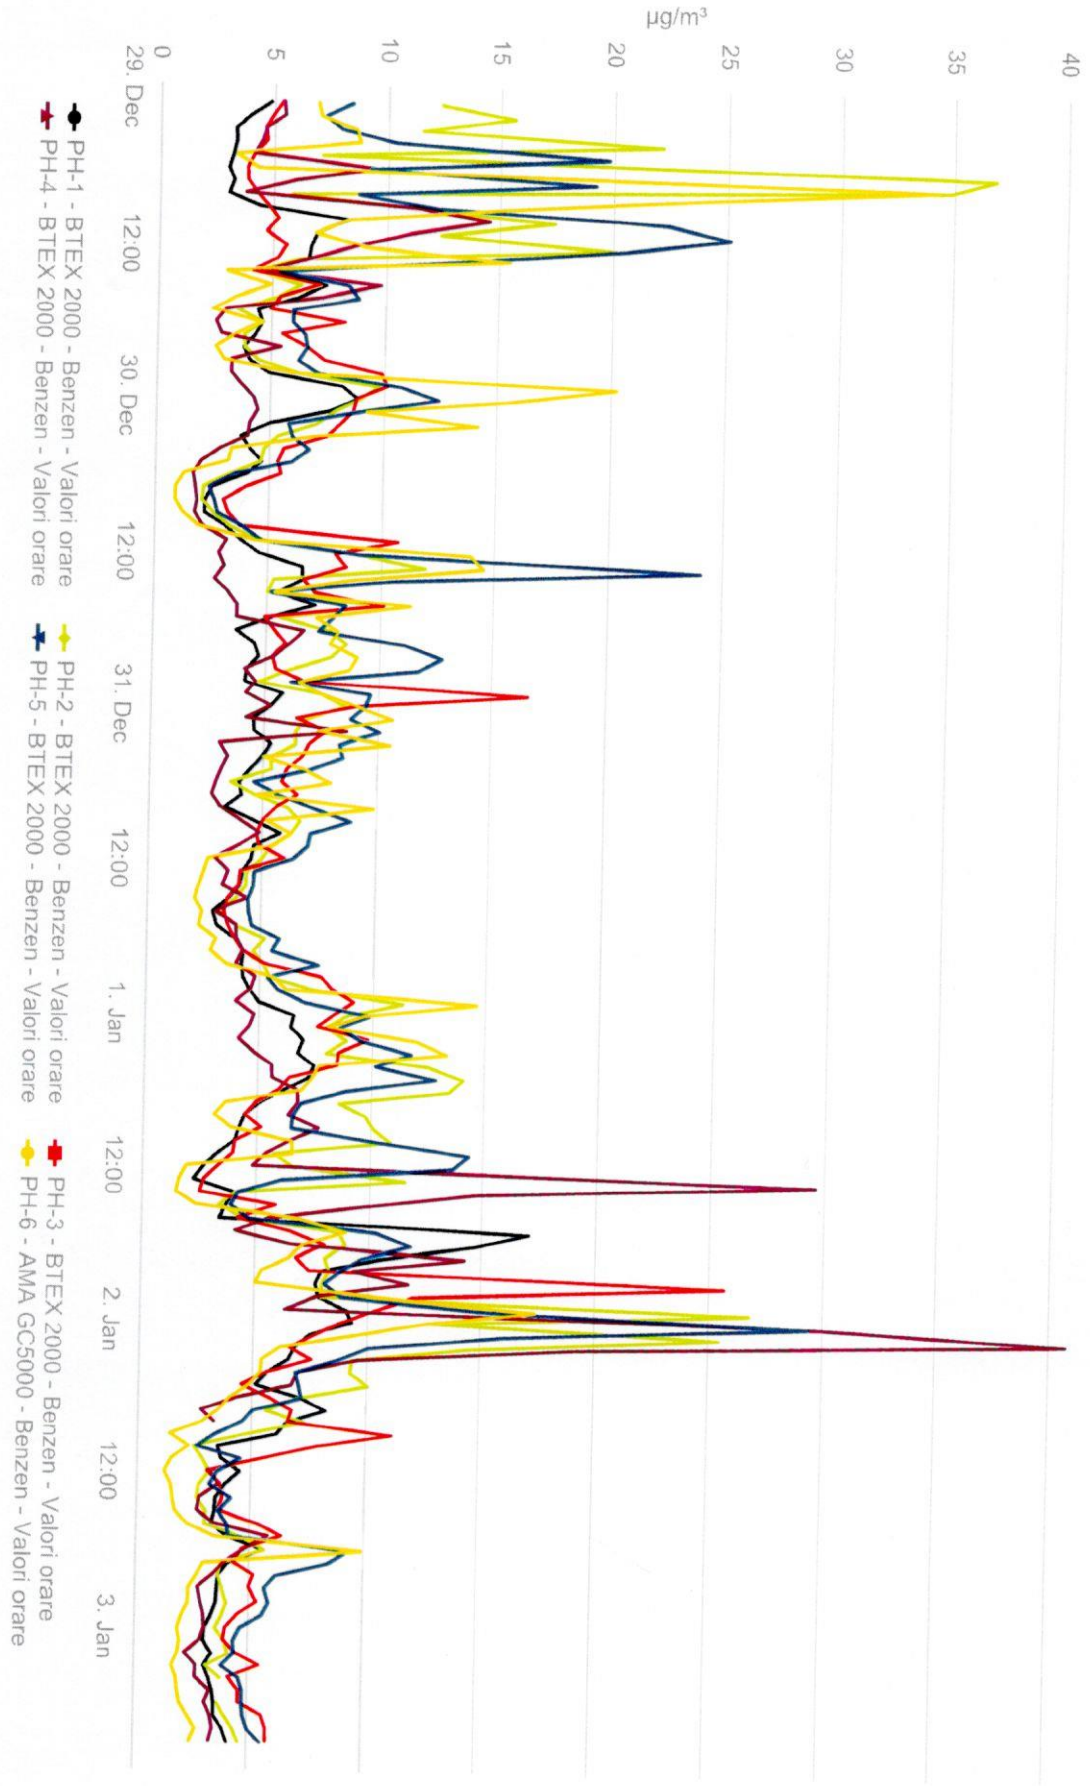

45

Interval: 2017/12/29 00:00:00 - 2018/01/03 09:35:00

40

Interval: 2017/12/29 00:00:00 - 2018/01/03 09:40:00

Interval: 2017/12/29 00:00:00 - 2018/01/03 00:00:00