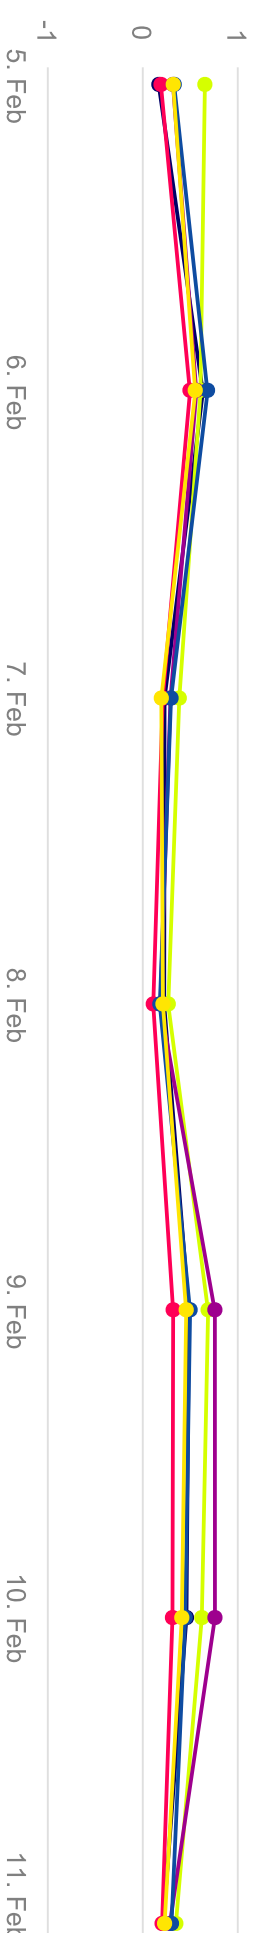

Interval: 2018/02/05 00:00:00 - 2018/02/12 00:00:00

mg/m<sup>3</sup>

- PH-1 - 9830B - CO - Maximul zilnic medie mobila
- ◆ PH-2 - 9830B - CO - Maximul zilnic medie mobila
- PH-3 - 9830B - CO - Maximul zilnic medie mobila
- ▲ PH-4 - 9830B - CO - Maximul zilnic medie mobila
- ▼ PH-5 - 9830B - CO - Maximul zilnic medie mobila
- PH-6 - 9830B - CO - Maximul zilnic medie mobila