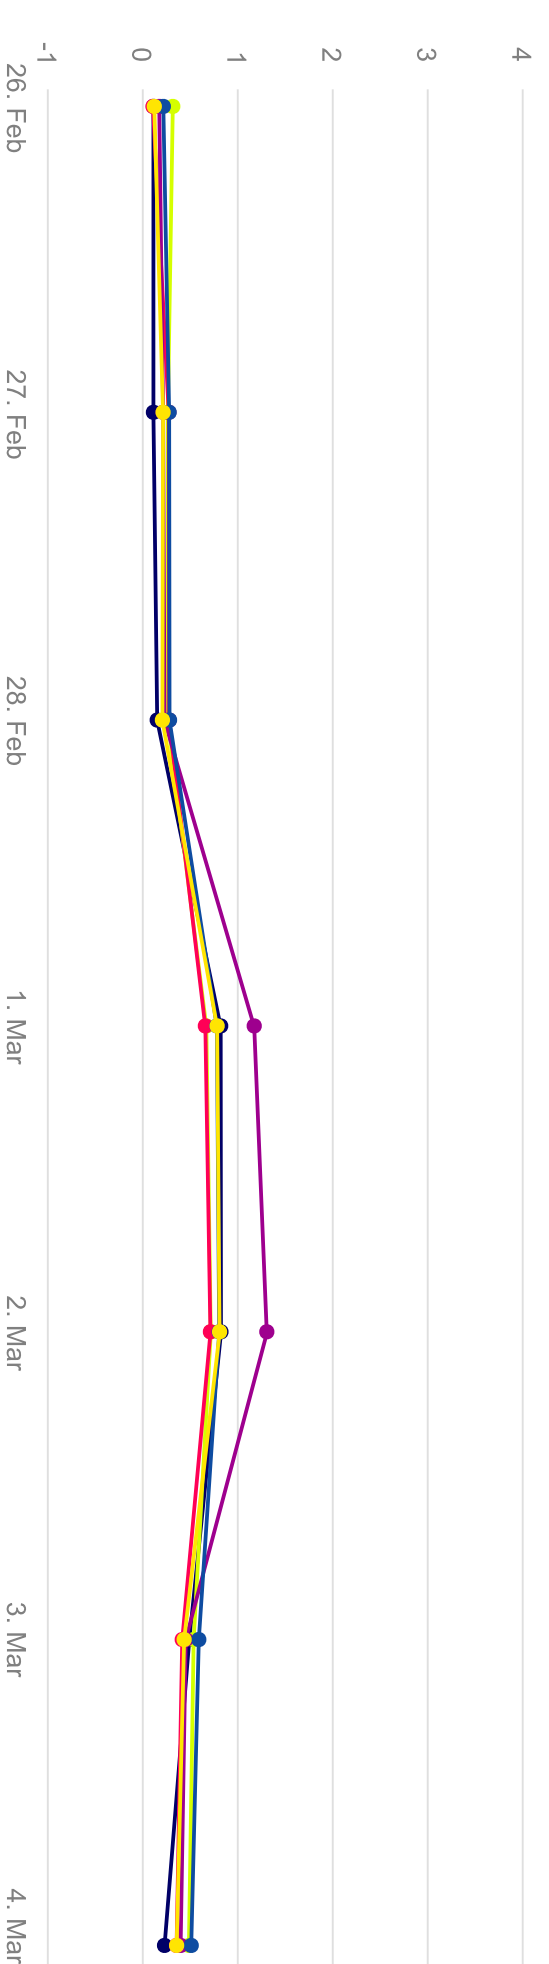

Interval: 2018/02/26 00:00:00 - 2018/03/05 00:00:00

mg/m<sup>3</sup>

- PH-1 - 9830B - CO - Maximul zilnic medie mobila
- ◆ PH-2 - 9830B - CO - Maximul zilnic medie mobila
- ◆ PH-3 - 9830B - CO - Maximul zilnic medie mobila
- ◆ PH-4 - 9830B - CO - Maximul zilnic medie mobila
- ◆ PH-5 - 9830B - CO - Maximul zilnic medie mobila
- ◆ PH-6 - 9830B - CO - Maximul zilnic medie mobila