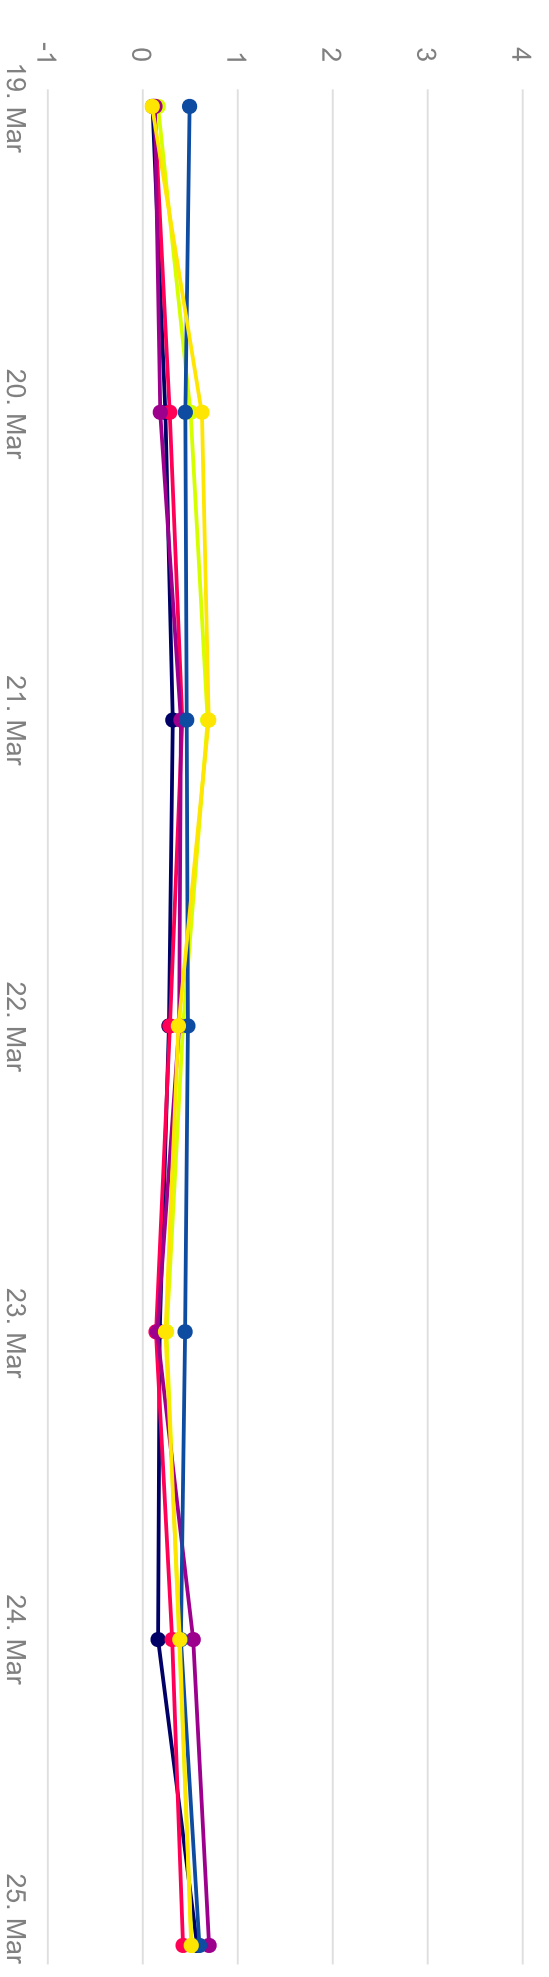

Interval: 2018/03/19 00:00:00 - 2018/03/26 00:00:00

mg/m³

- PH-1 - 9830B - CO - Maximul zilnic medie mobila
- ◆ PH-2 - 9830B - CO - Maximul zilnic medie mobila
- PH-3 - 9830B - CO - Maximul zilnic medie mobila
- ▲ PH-4 - 9830B - CO - Maximul zilnic medie mobila
- ▼ PH-5 - 9830B - CO - Maximul zilnic medie mobila
- PH-6 - 9830B - CO - Maximul zilnic medie mobila