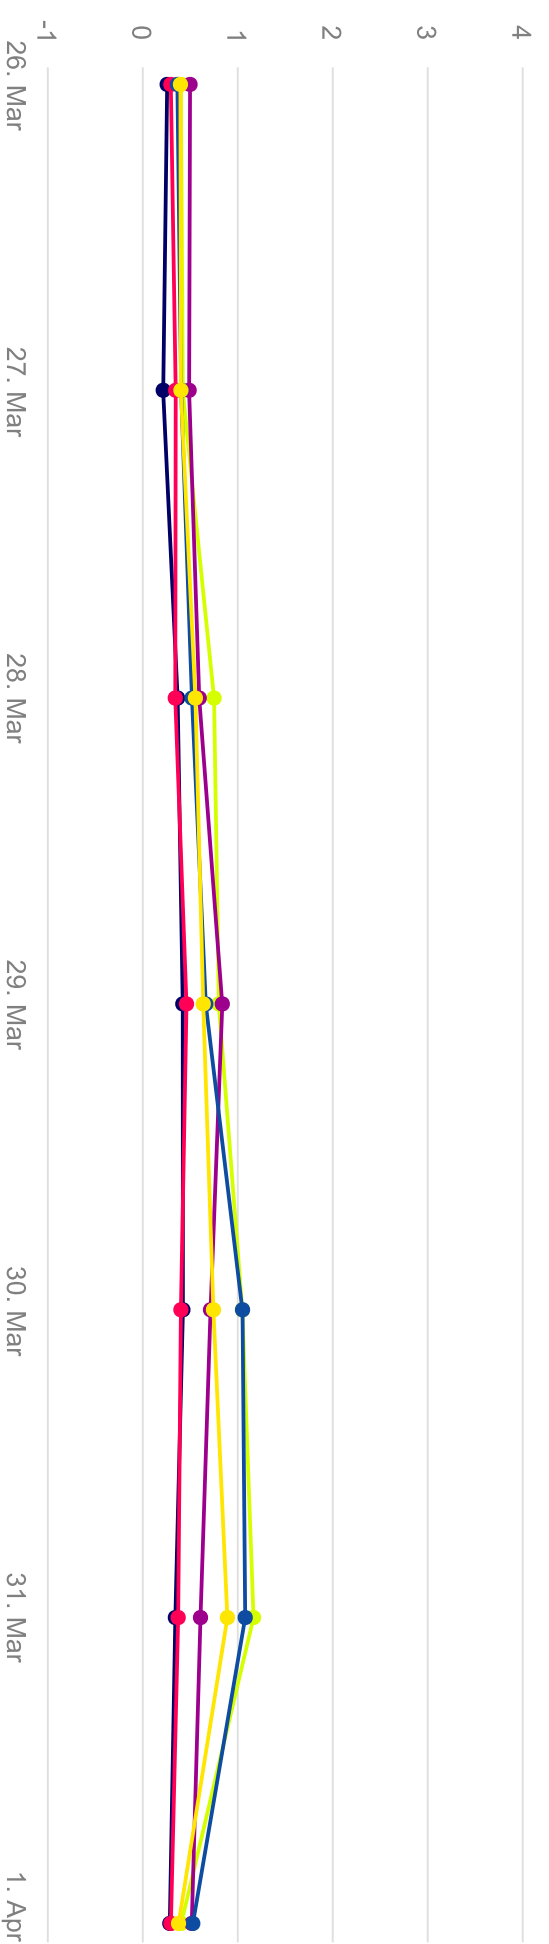

Interval: 2018/03/26 00:00:00 - 2018/04/02 00:00:00

mg/m³

- PH-1 - 9830B - CO - Maximul zilnic medie mobila
- ◆ PH-2 - 9830B - CO - Maximul zilnic medie mobila
- PH-3 - 9830B - CO - Maximul zilnic medie mobila
- ▲ PH-4 - 9830B - CO - Maximul zilnic medie mobila
- ▼ PH-5 - 9830B - CO - Maximul zilnic medie mobila
- PH-6 - 9830B - CO - Maximul zilnic medie mobila