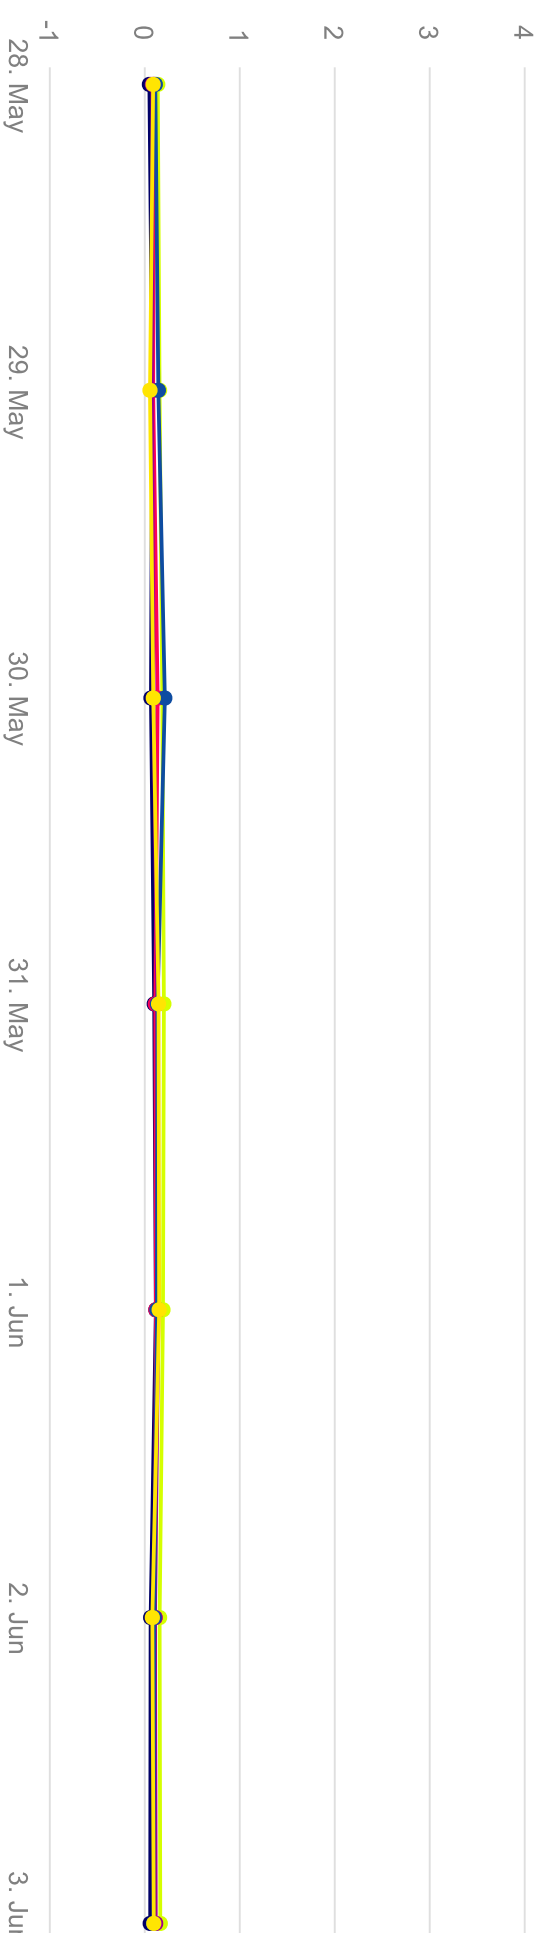

Interval: 2018/05/28 00:00:00 - 2018/06/04 00:00:00

mg/m<sup>3</sup>

- PH-1 - 9830B - CO - Maximul zilnic medie mobila
- ◆ PH-2 - 9830B - CO - Maximul zilnic medie mobila
- PH-3 - 9830B - CO - Maximul zilnic medie mobila
- ▲ PH-4 - 9830B - CO - Maximul zilnic medie mobila
- ▼ PH-5 - 9830B - CO - Maximul zilnic medie mobila
- PH-6 - 9830B - CO - Maximul zilnic medie mobila