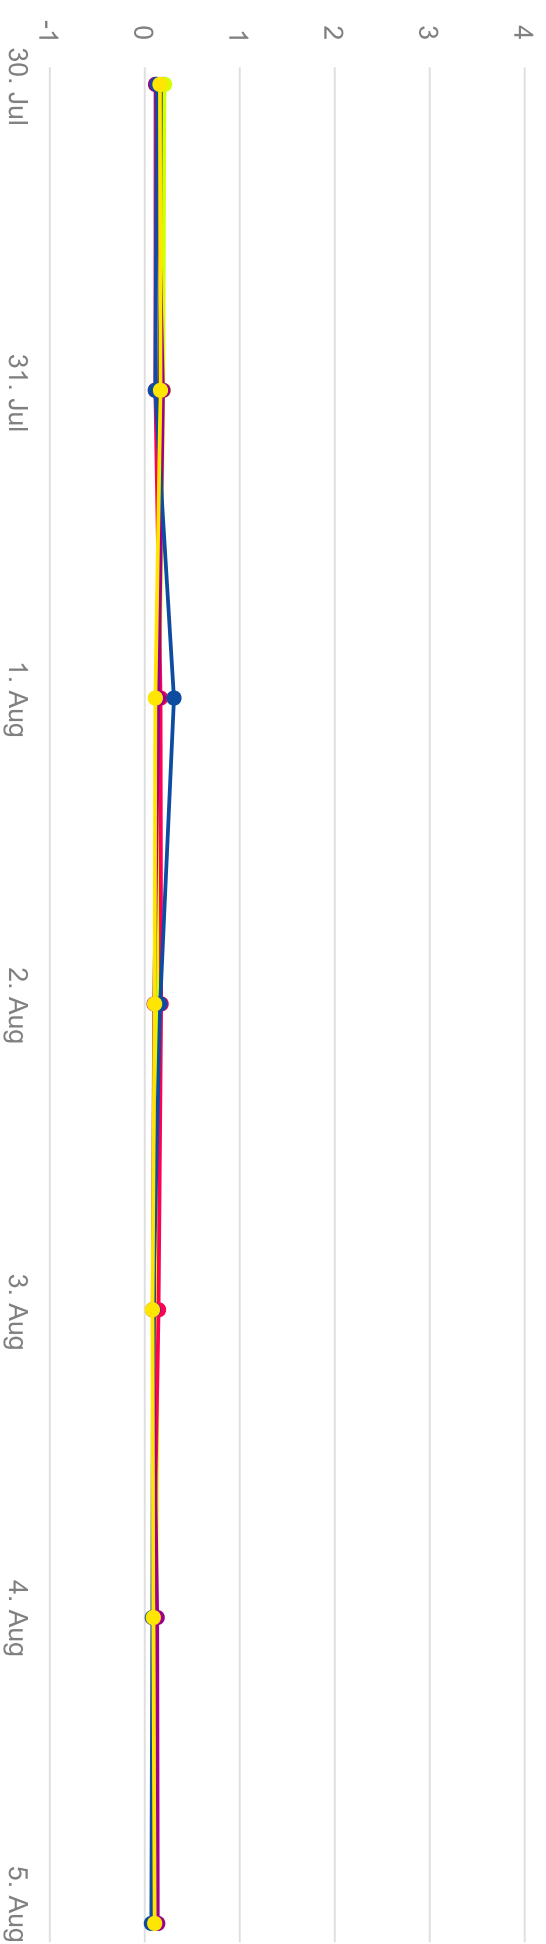

Interval: 2018/07/30 00:00:00 - 2018/08/06 00:00:00

mg/m<sup>3</sup>

- PH-1 - 9830B - CO - Maximul zilnic medie mobila
- ◆ PH-2 - 9830B - CO - Maximul zilnic medie mobila
- ▲ PH-3 - 9830B - CO - Maximul zilnic medie mobila
- ▼ PH-4 - 9830B - CO - Maximul zilnic medie mobila
- ▼ PH-5 - 9830B - CO - Maximul zilnic medie mobila
- PH-6 - 9830B - CO - Maximul zilnic medie mobila