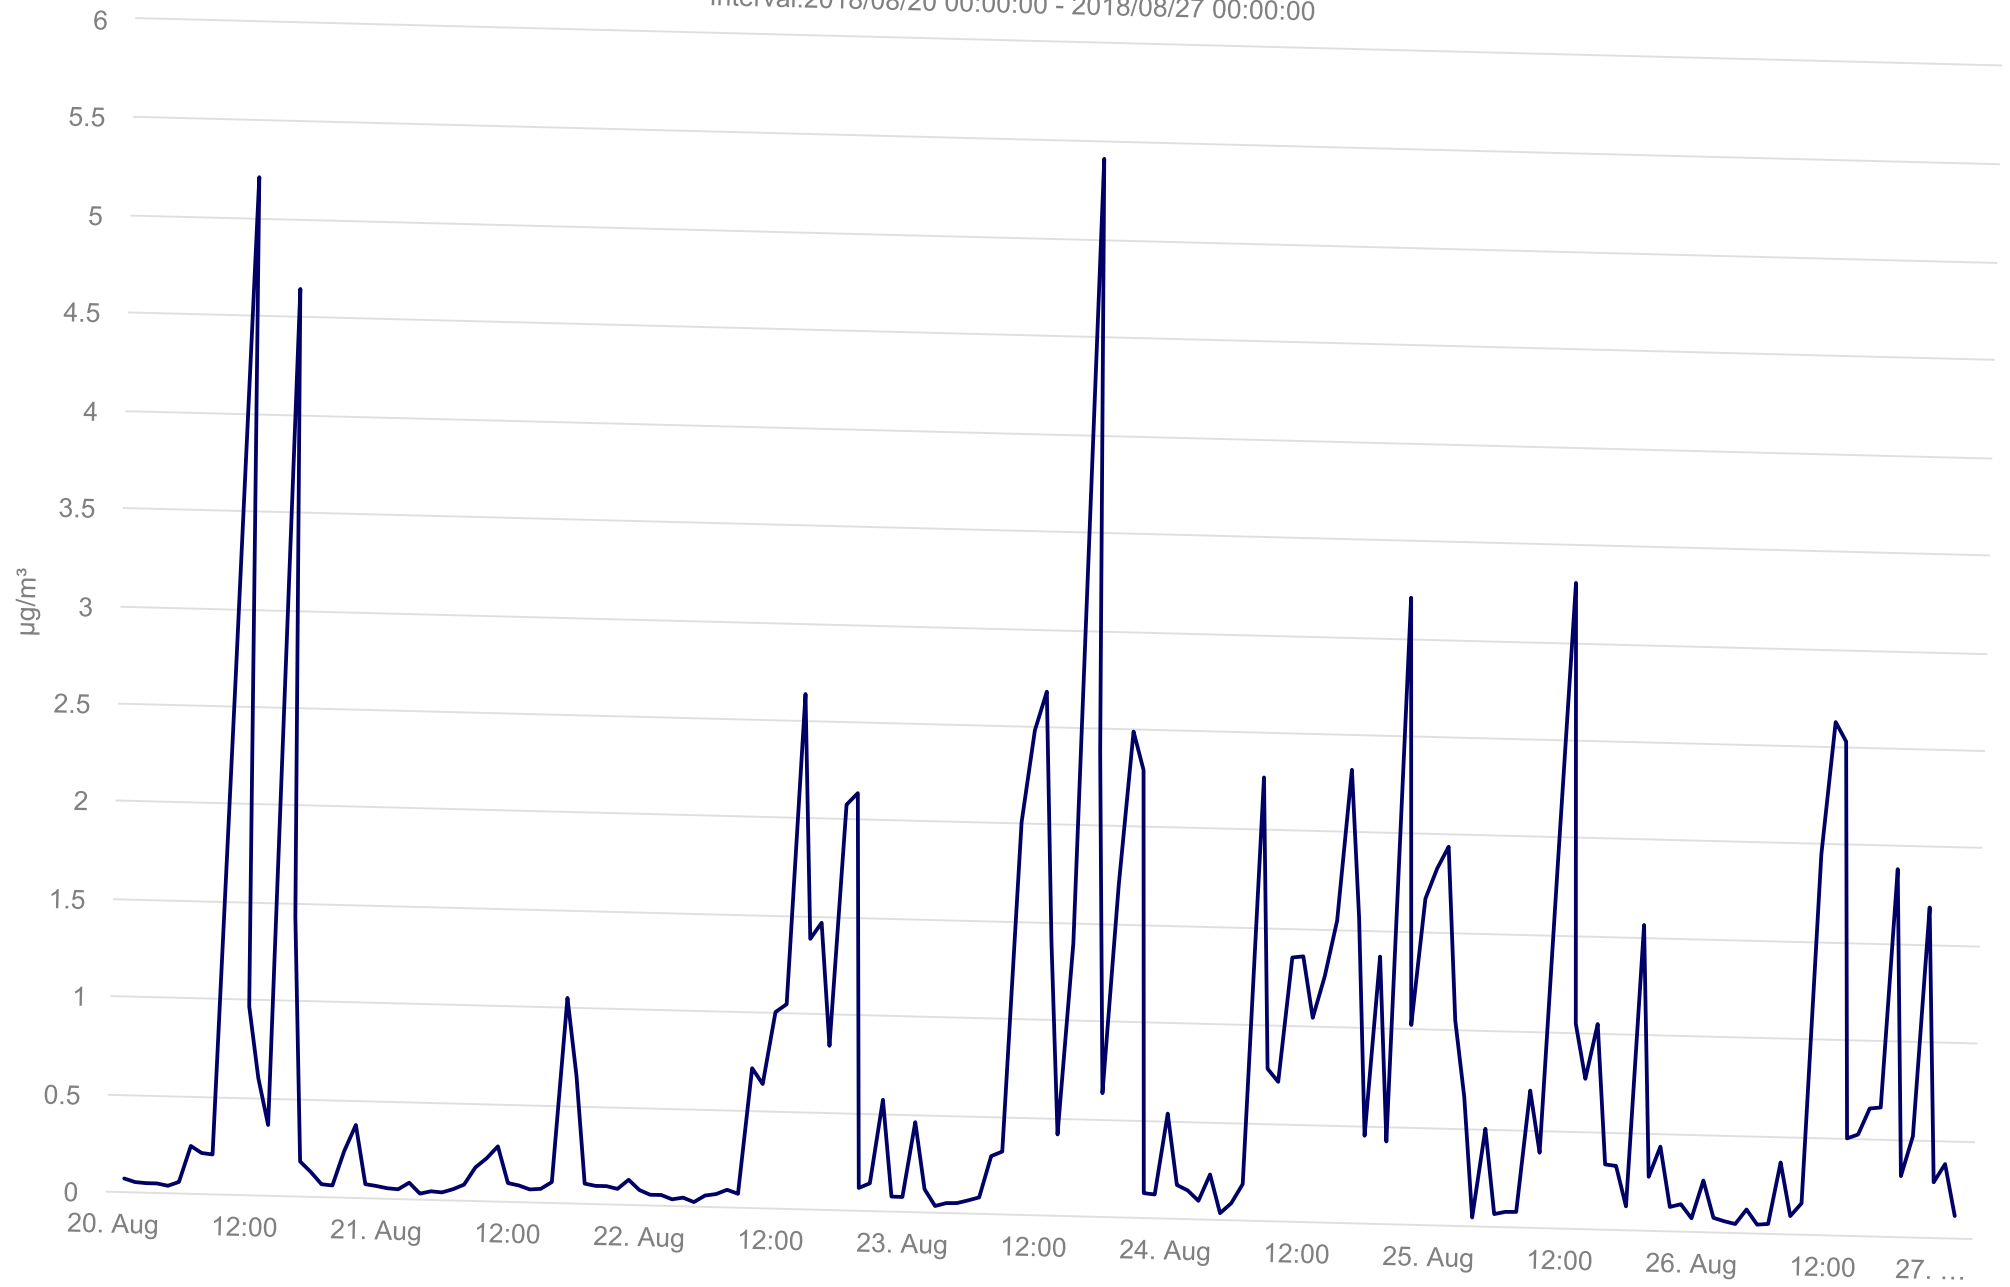

Interval:2018/08/20 00:00:00 - 2018/08/27 00:00:00

● PH-6 - AMA GC5000 - 1,3-Butadiena - Valori orare