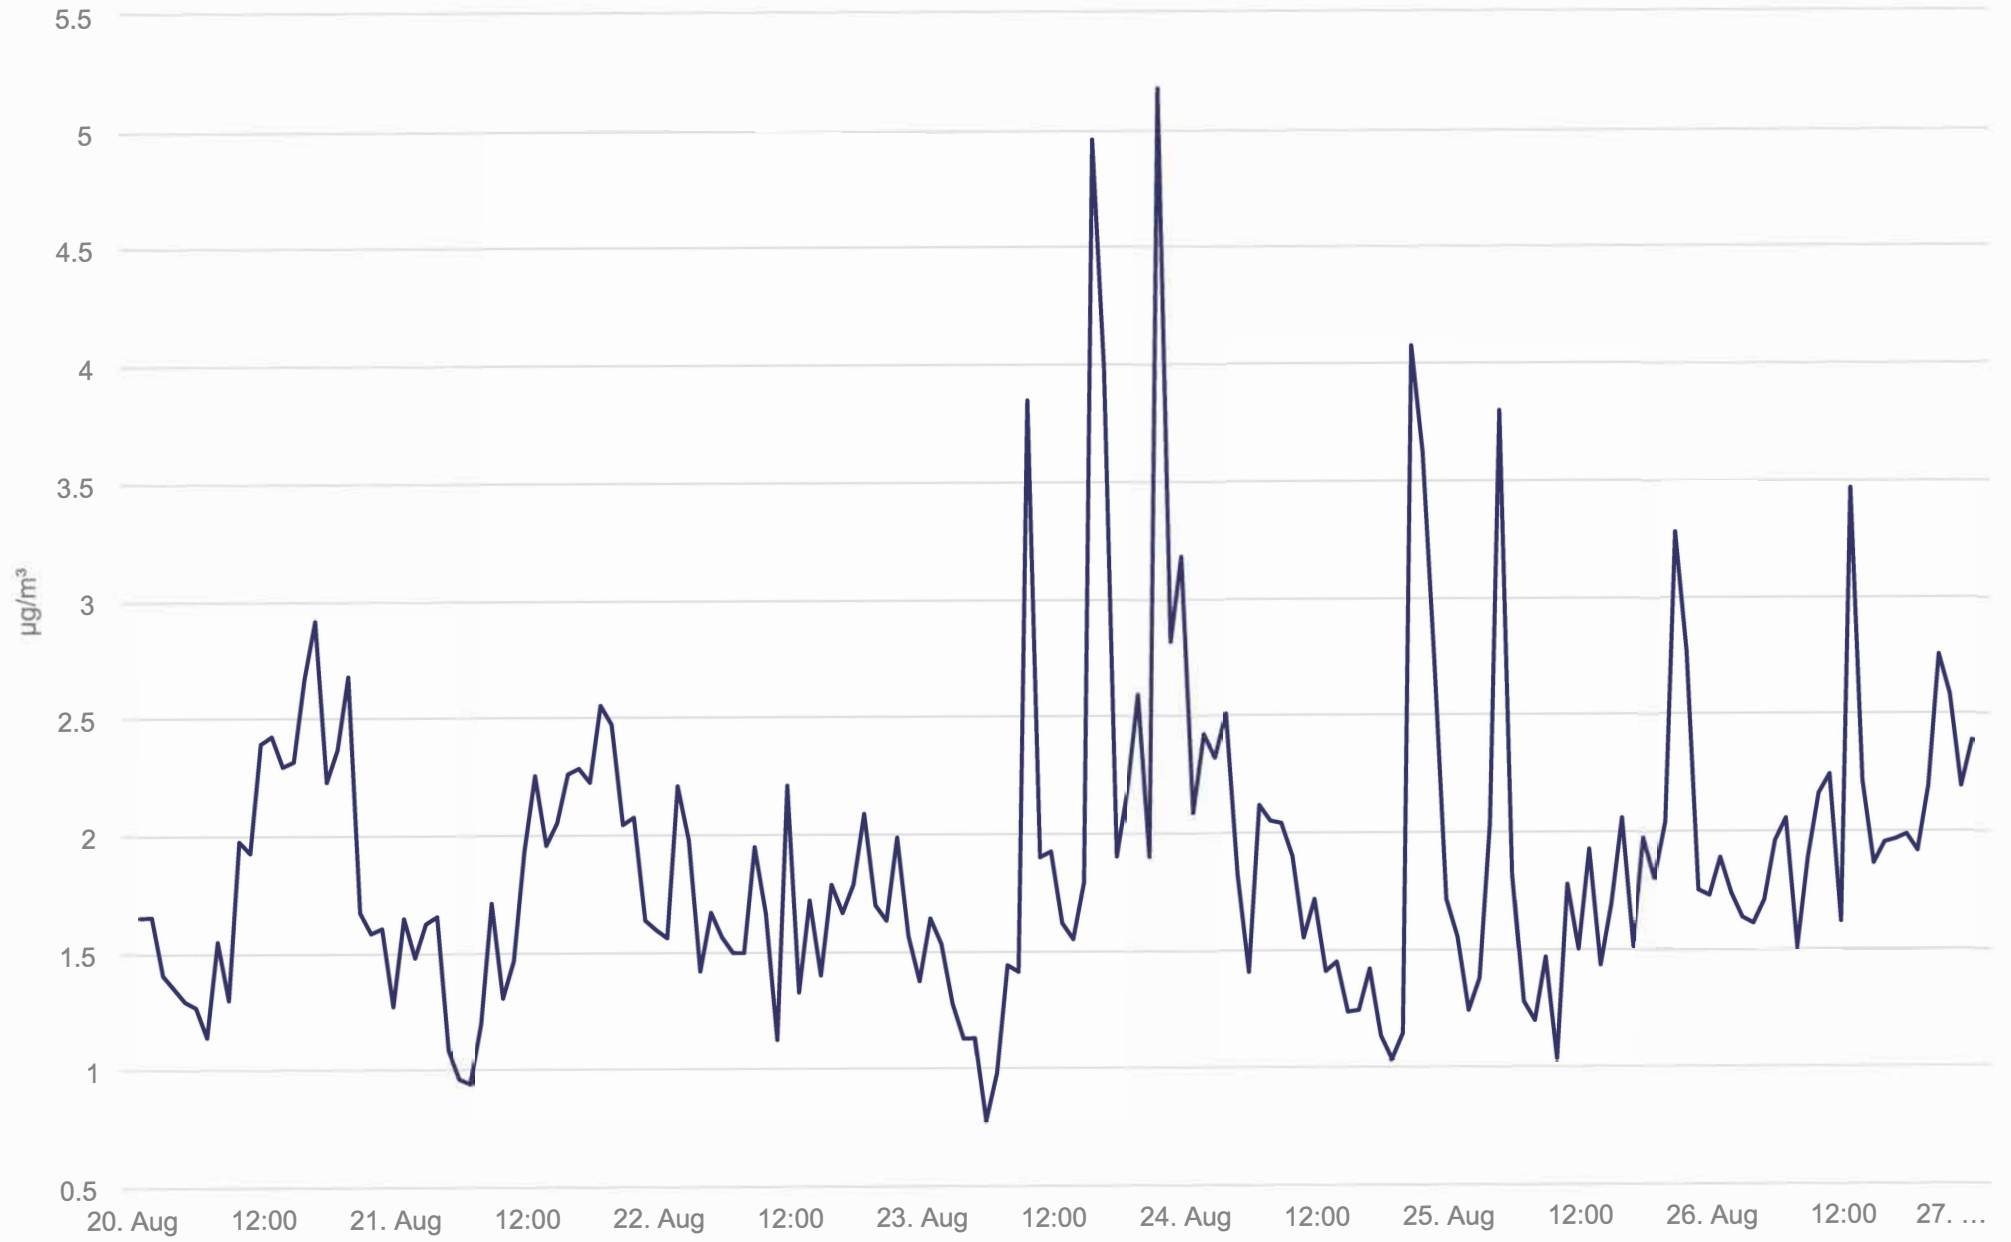

Interval:2018/08/20 00:00:00 - 2018/08/27 00:00:00

● PH-6 - AMA GC5000 - mp-Xilen - Valori orare